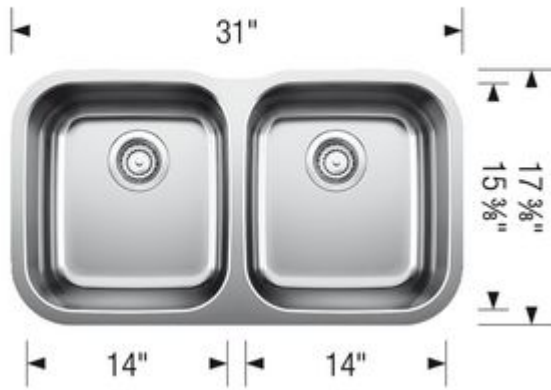

BLANCO ESSENTIAL U 2

Item No. 400008

Features

BLANCO style for essential kitchen needs.

German designed and engineered

Durable 20 gauge stainless steel

18/10 chrome-nickel content

Brushed satin finish

Rear-positioned drain holes for maximum usable bowl and cabinet storage space

3 1/2" (90 mm) stainless steel strainers included

Clips included, template included

Limited Lifetime Warranty

Surfaces

Satin brushed
finish

Satin brushed finish

Item No. 400008

Spec sheets/DXF

Top View

Scope of supply

3 1/2" (90 mm) stainless steel strainers, clips, template

Design tips

Width of base unit : 840 mm

Bowl depth: 8" (205 mm) / 8" (205 mm)

Faucets

BLANCO TORINO

Stainless steel

403301

BLANCO LETO

Chrome

401464