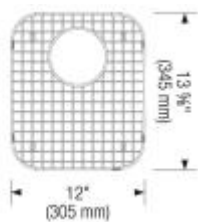

Optional Accessories

Available as of September 2015

406389